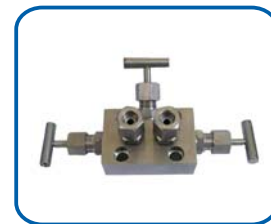

BUTTERFLY VALVE

wafer type butterfly valve  
Model No.: D71X

sanitary butterfly valve with tri-clamp  
Model No.: D61FQA

male thread sanitary butterfly valve  
Model No.: D61FMM

VALVE MANIFOLD

3 valve manifold  
Model No.: HY-3VM

3 valve manifold  
Model No.: HY-3VM-1

3 valve manifold  
Model No.: HY-3VM-2

3 valve manifold  
Model No.: HY-3VM-3

3 valve manifold  
Model No.: HY-3VM-4

5 valve manifold  
Model No.: HY-5VM

5 valve manifold  
Model No.: HY-5VM-1

5 valve manifold  
Model No.: HY-5VM-2

female thread 90 degree 2 valve manifold  
Model No.: HY-2VMFF90

male female thread 90 degree 2 valve manifold  
Model No.: HY-2VMMF90

male female thread 180 degree 2 valve manifold  
Model No.: HY-2VMMF180