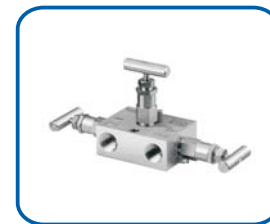

lift type flange check valve  
Model No.: HY-FLCV

lift type female thread check valve  
Model No.: H12W

swing type female thread check valve  
Model No.: H14W

swing type flange check valve  
Model No.: HY-FSCV

BUTTERFLY VALVE

wafer type butterfly valve  
Model No.: D71X

sanitary butterfly valve with tri-clamp  
Model No.: D61FQA

male thread sanitary butterfly valve  
Model No.: D61FMM

VALVE MANIFOLD

3 valve manifold  
Model No.: HY-3VM

3 valve manifold  
Model No.: HY-3VM-1

3 valve manifold  
Model No.: HY-3VM-2

3 valve manifold  
Model No.: HY-3VM-3

3 valve manifold  
Model No.: HY-3VM-4

5 valve manifold  
Model No.: HY-5VM

5 valve manifold  
Model No.: HY-5VM-1